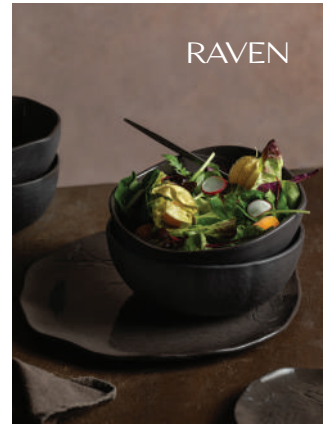

CHARMA

DOVE

SOLIN

LIMETTE

RAVEN

new

since 1972

6