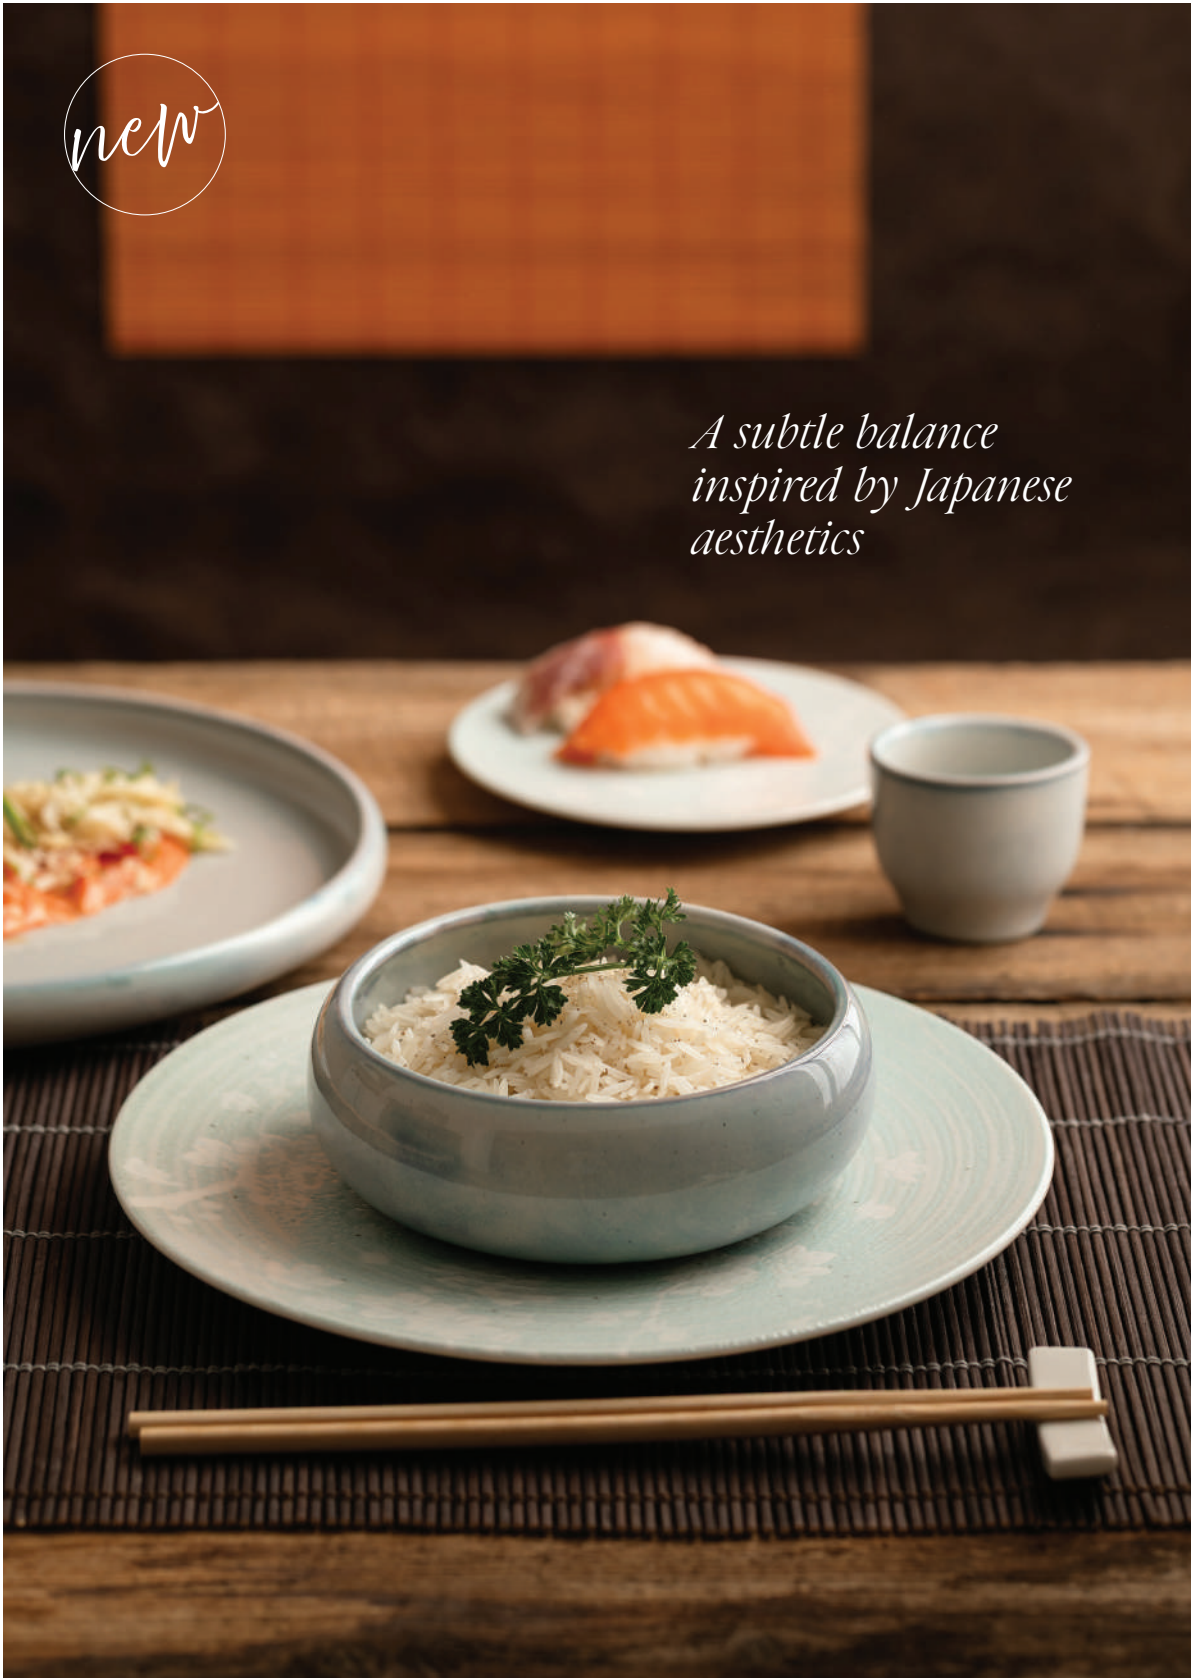

RUN-SVRKS08	8 cm / 100 cc	12
RUN-SVRKS11	11 cm / 380 cc	12

RUNE

TIMA OVAL PLATE

RUN-TMAOVL23	★ 23x13 cm	6
RUN-TMAOVL28	★ 28x13 cm	6
RUN-TMAOVL33	★ 33x13 cm	6

new

*A subtle balance
inspired by Japanese
aesthetics*