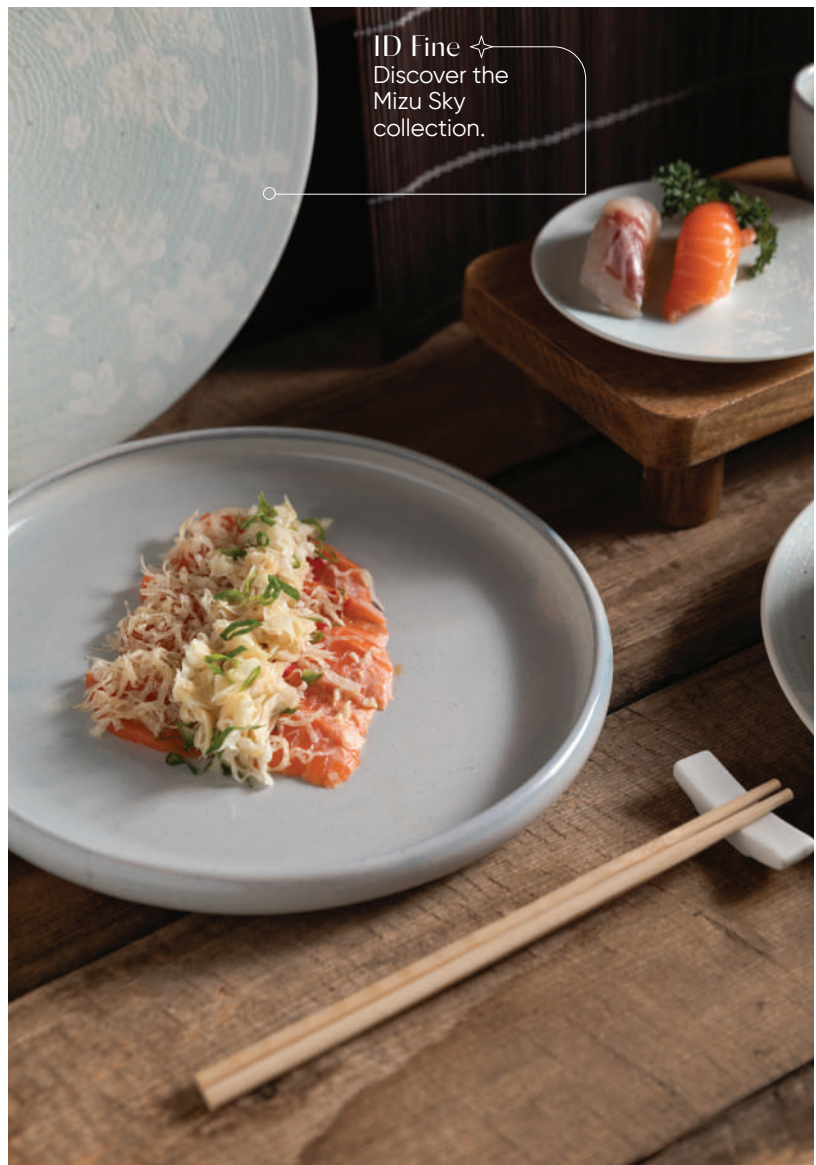

ID Fine ✨
Discover the
Mizu Sky
collection.