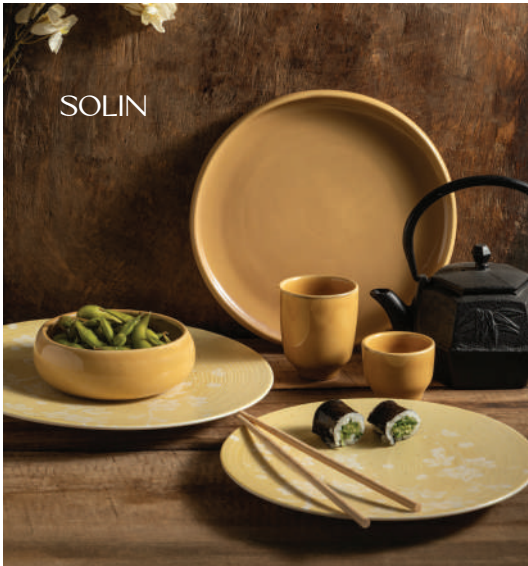

CHARMA

DOVE

SOLIN

LIMETTE

RAVEN

new

since 1972

6