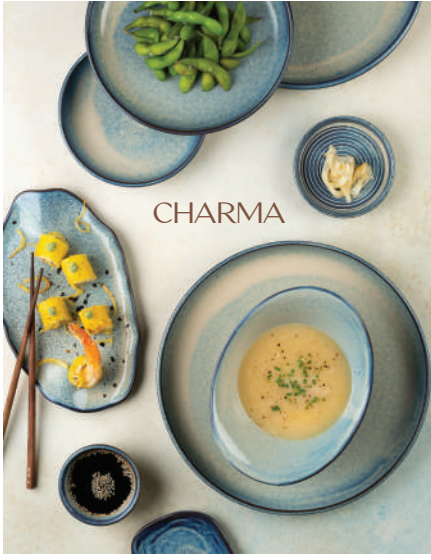

CHARMA

DOVE

SOLIN

LIMETTE

RAVEN

new

since 1972

6