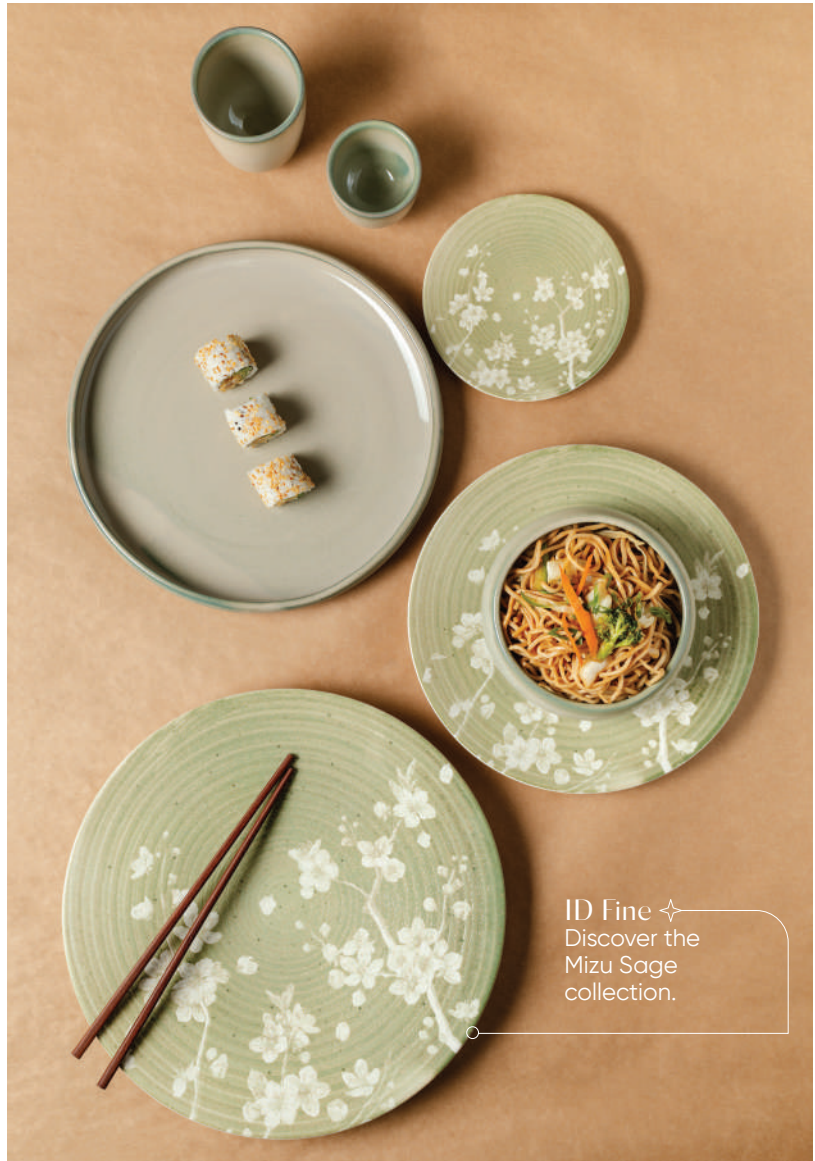

ID Fine ✨
Discover the
Mizu Sage
collection.