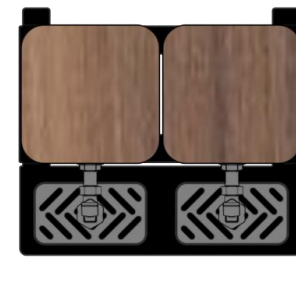

## Juice & Beverage dispensers | Specs

200mm.

330mm.

200mm.

350mm.

6lt.

465mm.

465mm.