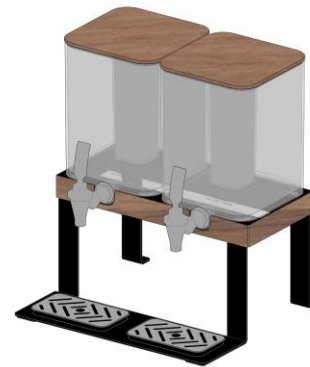

### Specs :

- Food safe anti-drip faucet
- Crushed ice chilling insert
- BPA free co-polyester liquid container

Symphony juice dispenser

Single juice dispenser

Double juice dispenser

Triple juice dispenser