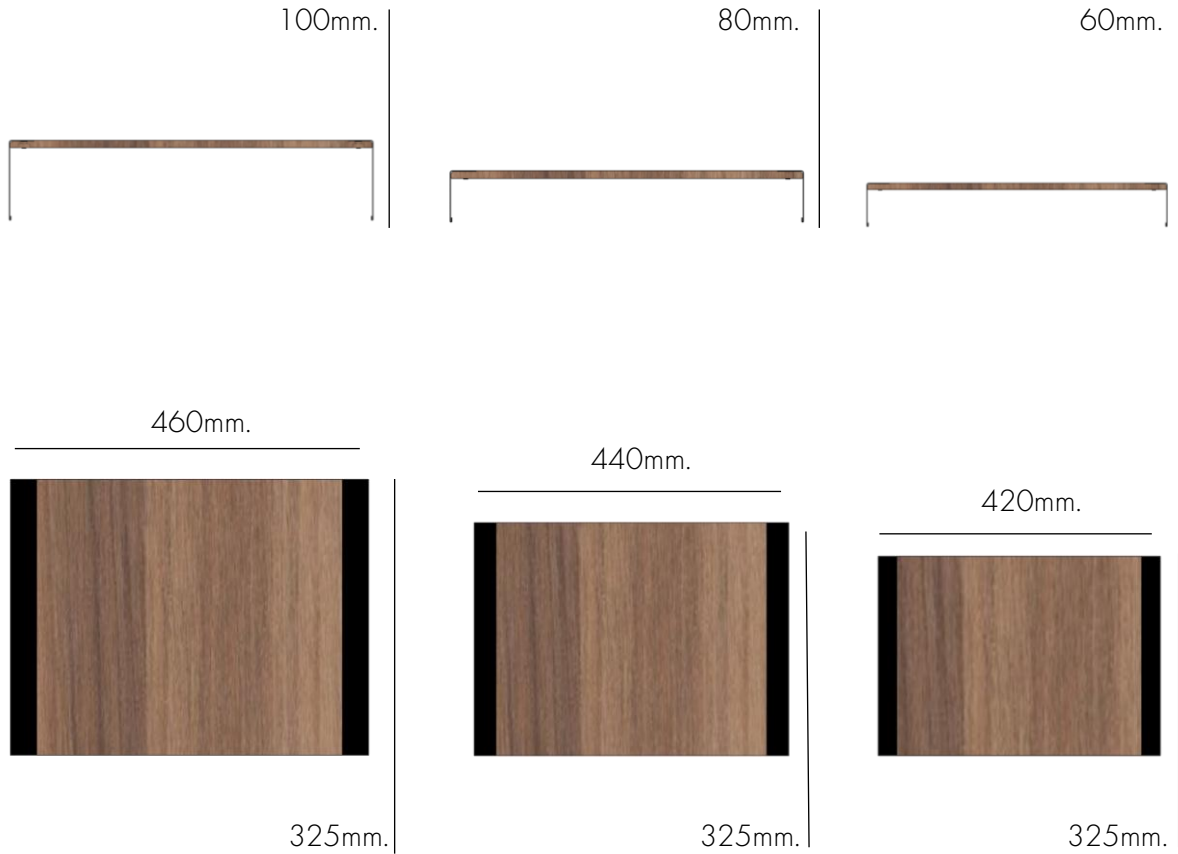

### Specs :

- Powder coated steel sides
- HPL or corian tops
- 3 nesting sizes