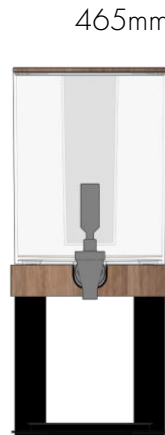

## Juice & Beverage dispensers | Specs

200mm.

330mm.

200mm.

350mm.

6lt.

465mm.

465mm.