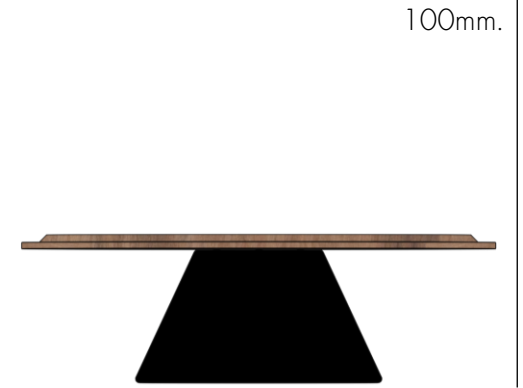

## Lily pad & cake displays | Specs

300mm.

240mm.

240mm.

### Specs :

- Powder coated stainless steel structure
- Round hpl or corian tops Bonded to structure