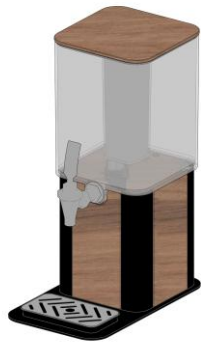

### Specs :

- Food safe anti-drip faucet
- Crushed ice chilling insert
- BPA free co-polyester liquid container

Symphony juice dispenser

Single juice dispenser

Double juice dispenser

Triple juice dispenser