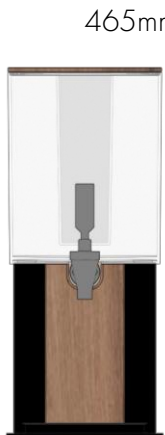

## Juice & Beverage dispensers | Specs

200mm.

330mm.

200mm.

350mm.

6lt.

465mm.

465mm.