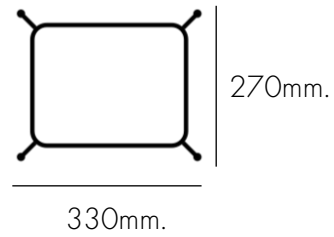

High & low Risers | Specs

Specs :

- Powder coated stainless steel risers
- Ball-point feet
- Unbreakable HPL top with anti-slip feet