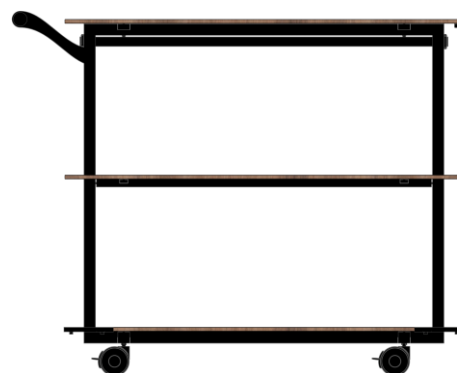

Vertical Displays & carts | Specs

600mm.

1000mm.

600mm.

520mm.

1680mm.

140mm.

1100mm.

600mm.

1600mm.

900mm.

Specs :

- Casters with brakes
- Swift 5 shelves with anti-fall rails
- Vertical boxes display compatible with the Market boxes and slow down

Specs :

- Ergonomic handle
- Casters with brakes
- Extendable counter top