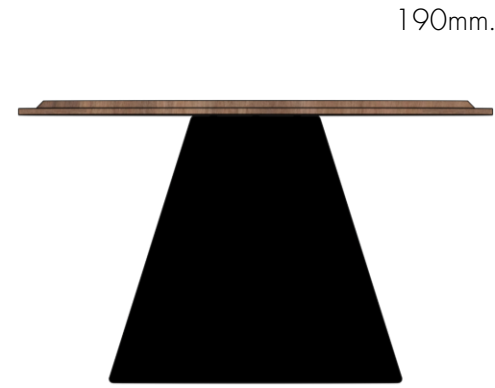

## Lily pad & cake displays | Specs

300mm.

240mm.

240mm.

### Specs :

- Powder coated stainless steel structure
- Round hpl or corian tops Bonded to structure