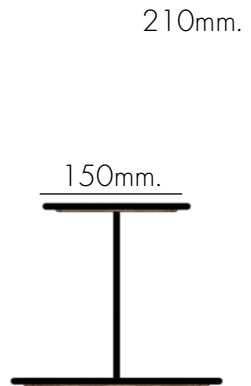

## Lily pad & cake displays | Specs

300mm.

240mm.

240mm.