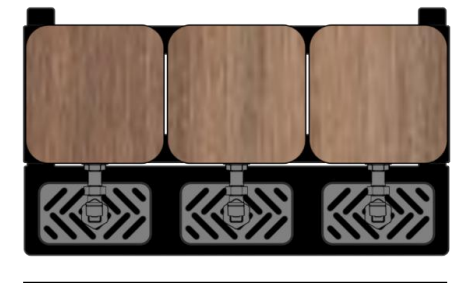

600mm.

350mm.