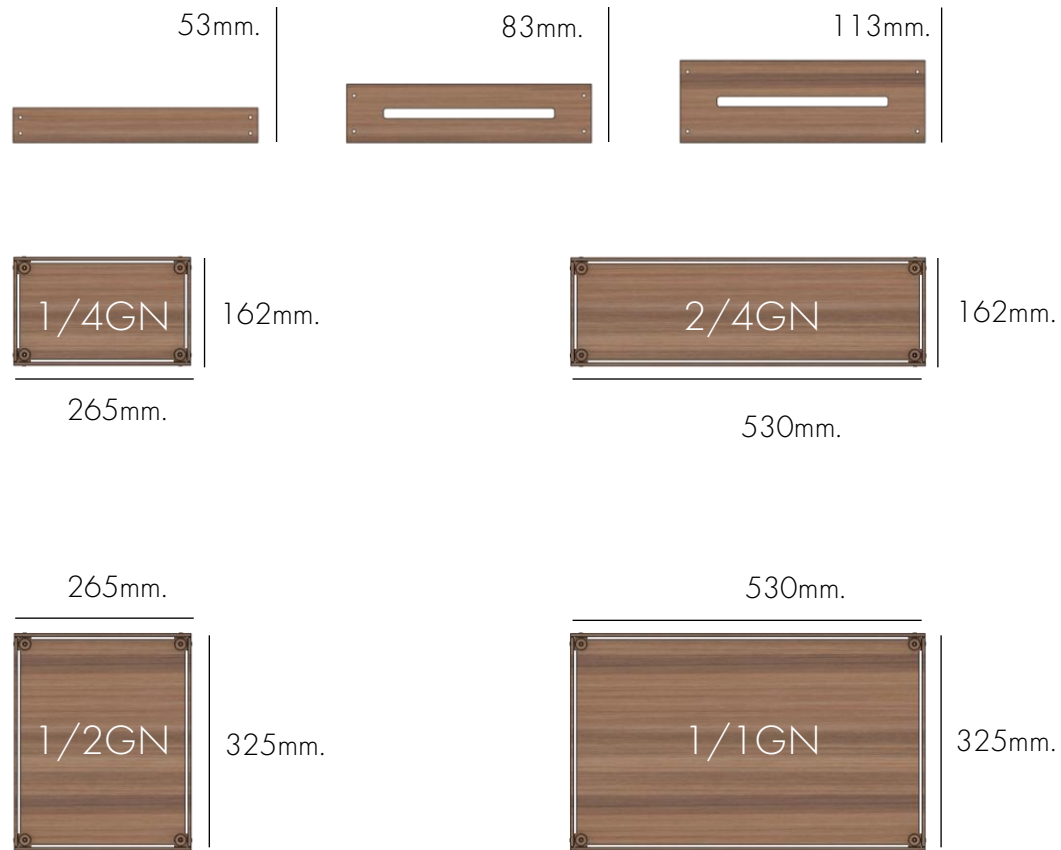

Market boxes | Specs

Specs :

- Stainless steel hardware with complementary powder coating
- Gastronorm sizes
- Stackable
- Water-proof
- No maintenance
- Easy clean