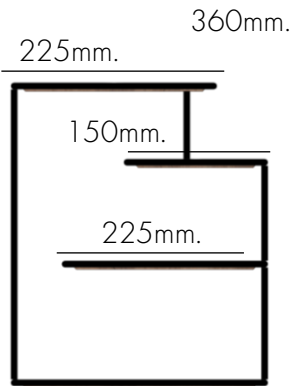

## Lily pad & cake displays | Specs

300mm.

240mm.

240mm.