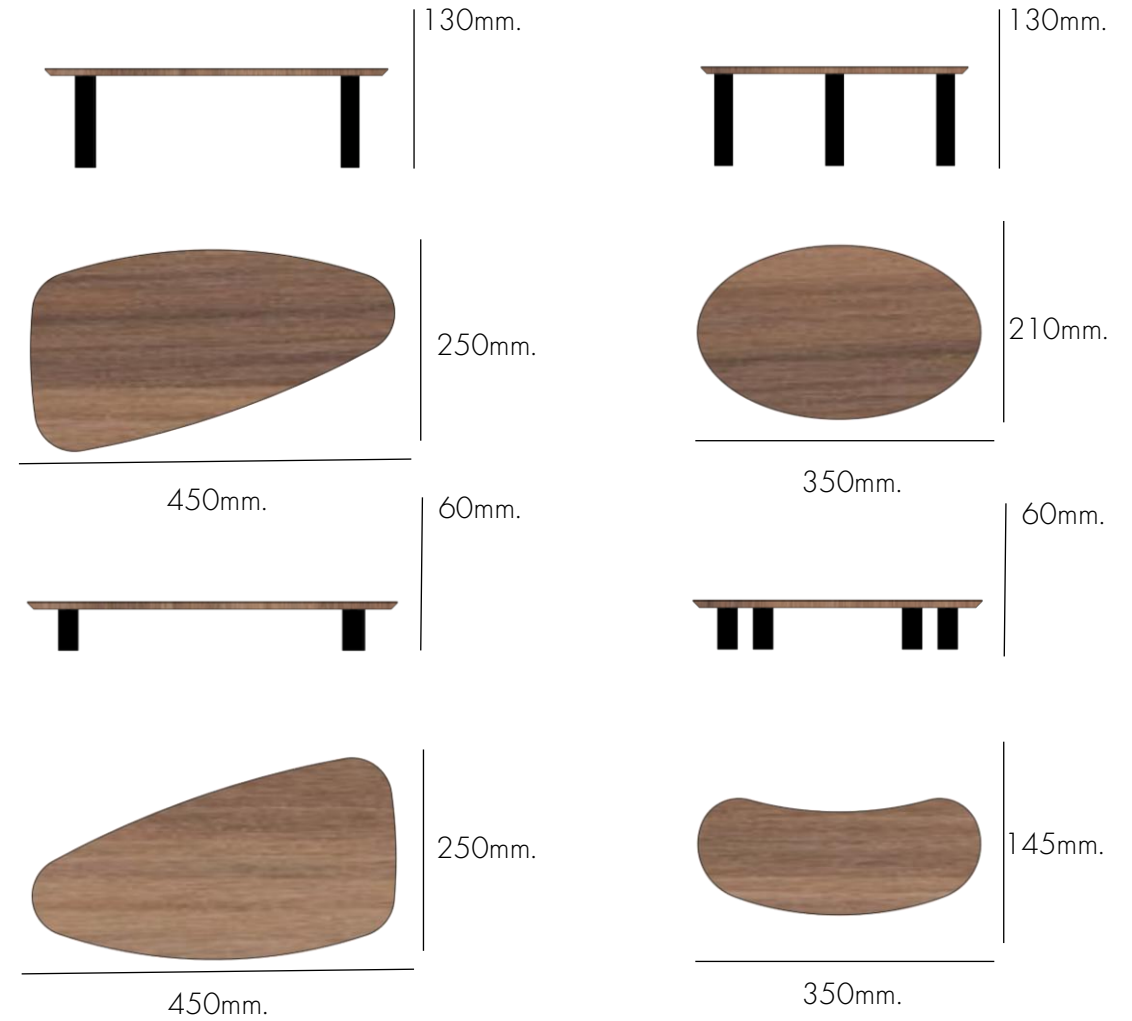

## In stock

black

## Made to order

oro copper bronze copper

Presentation displays

We make beautiful canvases, but the chef is the artist.

## Presentation displays | Specs

### Specs :

- Powder coated steel sides
- HPL or corian tops
- 3 nesting sizes