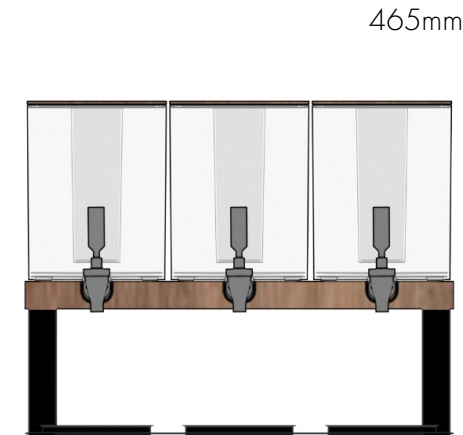

## Juice & Beverage dispensers | Specs

200mm.

330mm.

200mm.

350mm.

6lt.

465mm.

465mm.

400mm.

350mm.

600mm.

350mm.

465mm.

465mm.