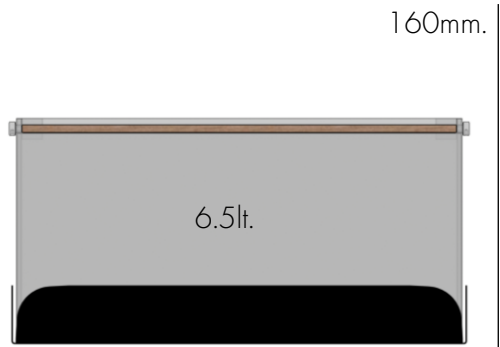

# Bread & Cereal boxes | Specs

- Specs :**
- Petg boxes with hinged HPL covers
  - Powder coated steel bases
  - Cutting board with metal breadcrumb tray