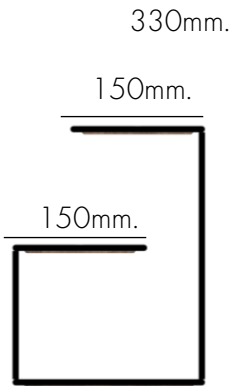

## Lily pad & cake displays | Specs

300mm.

240mm.

240mm.