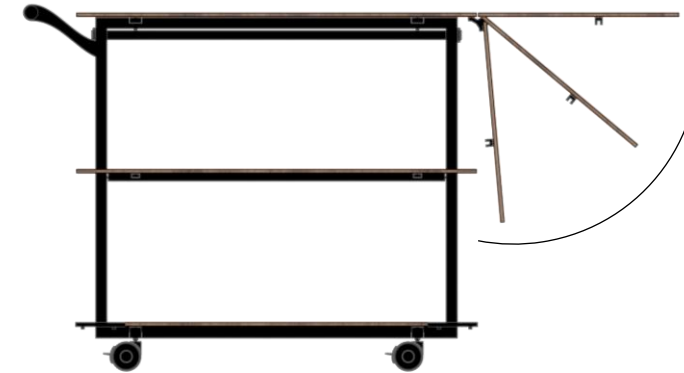

Specs :

- Casters with brakes
- Swift 5 shelves with anti-fall rails
- Vertical boxes display compatible with the Market boxes and slow down

Specs :

- Ergonomic handle
- Casters with brakes
- Extendable counter top