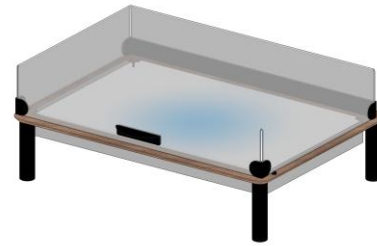

### Cold holding :

- Eutectic cooling no ice or electricity needed
- Ice pack keeps cool for up to 5 hours

## Display trays | Products

Display tray low

Display tray tall

Display tray  
cold holding

Display tray  
Warm holding

Cooling plate 1/2

Cooling plate 1/1

Warming plate 1/1