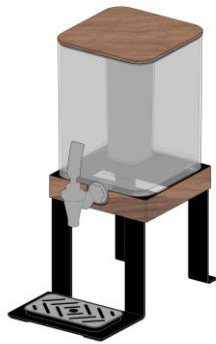

### Specs :

- Food safe anti-drip faucet
- Crushed ice chilling insert
- BPA free co-polyester liquid container

Symphony juice dispenser

Single juice dispenser

Double juice dispenser

Triple juice dispenser