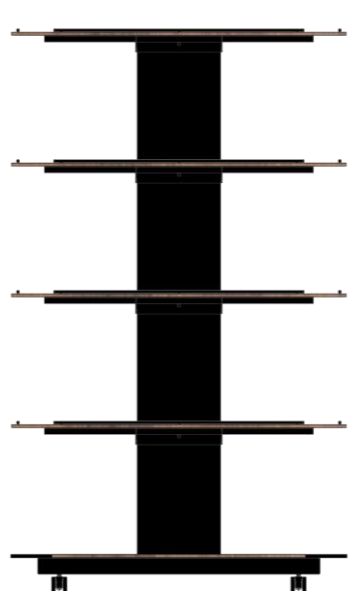

## Vertical Displays & carts

These three fit perfectly with all Core items.

## Vertical Displays & carts | Specs

600mm.

1000mm.

600mm.

520mm.

1680mm.

140mm.

1100mm.