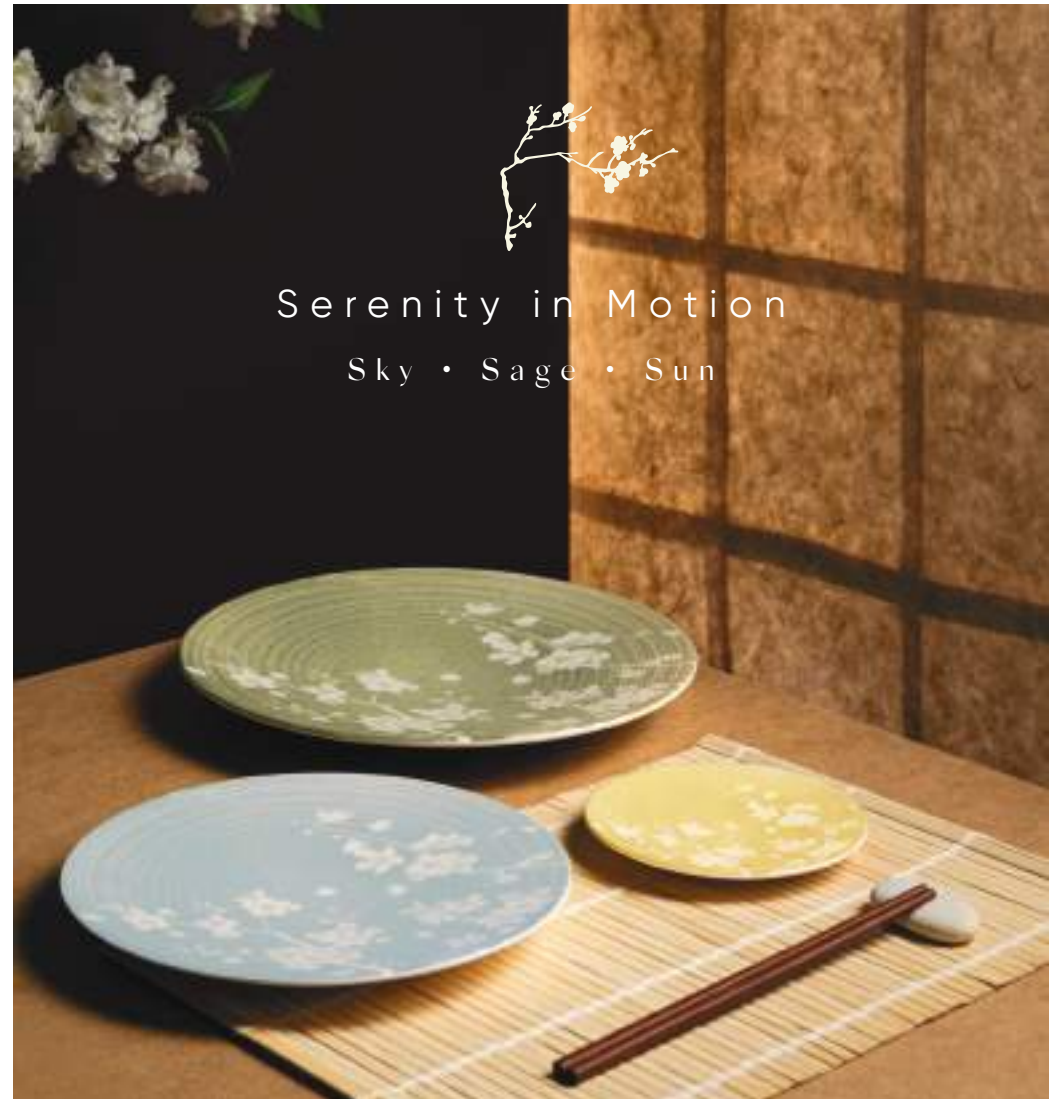

FLOW
TOI FLAT PLATE
21175-351015 15 cm 12

MIZU

new

Serenity in Motion
Sky • Sage • Sun

In Japanese culture, "Mizu" – water – symbolizes the flow of life, renewal, and continuity. The concentric ripples evoke the gentle waves on the water's surface, while delicate sakura patterns recall nature's fleeting yet graceful beauty. Every detail embodies the essence of the Japanese wabi-sabi philosophy – celebrating the beauty of imperfection – translated into the refined aesthetic of modern gastronomy. Mizu brings a sense of quiet poetry to chefs' presentations and a meditative balance to the dining table.