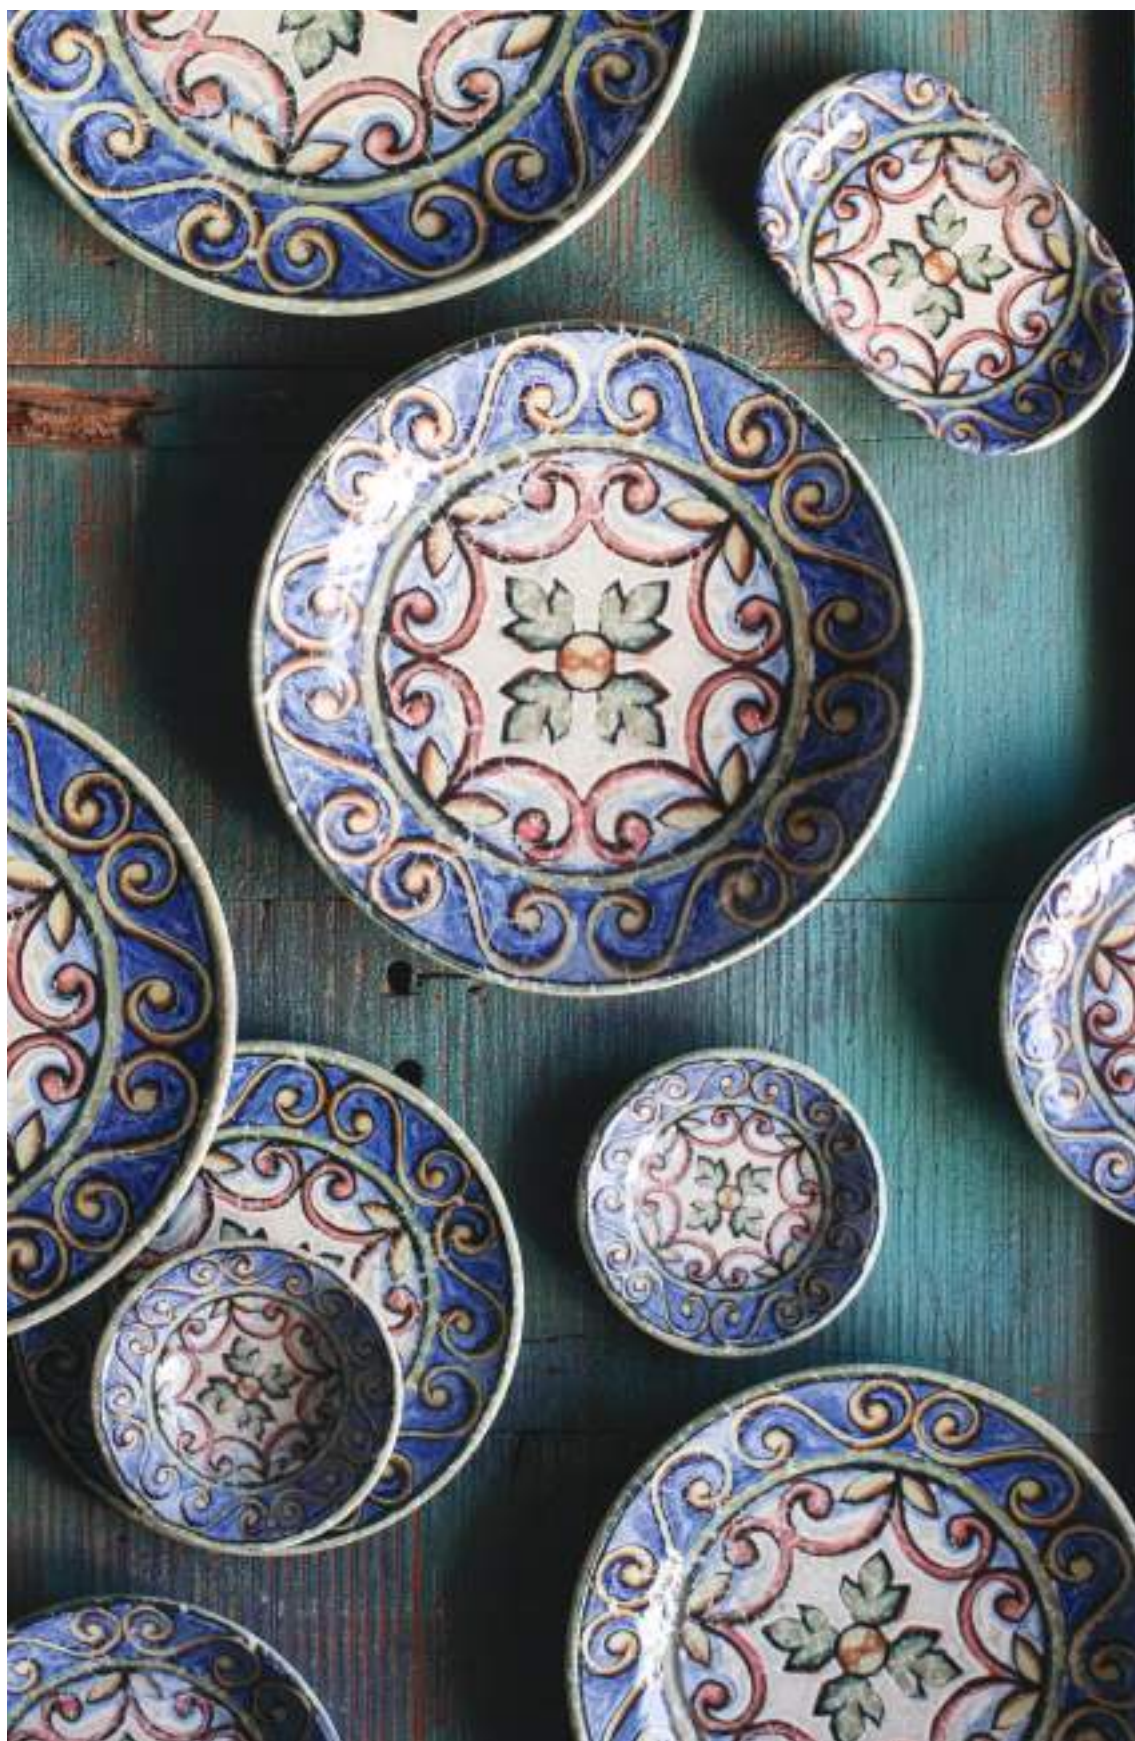

FROLIC LONA FLAT PLATE				
22199-111021	21 cm	12		
22199-111025	25 cm	12		

FROLIC VALLE DEEP PLATE				
22199-121122	22 cm / 770 cc	12		

FROLIC LONA BOWL				
22199-112016	16 cm / 420 cc	12		

AMALFI

The Amalfi Collection is an original fusion of Italy's enchanting traditional motifs with the crystal-clear waters of the Amalfi Coast. This collection brings the dream-like atmosphere of a warm summer day to your most special presentations.