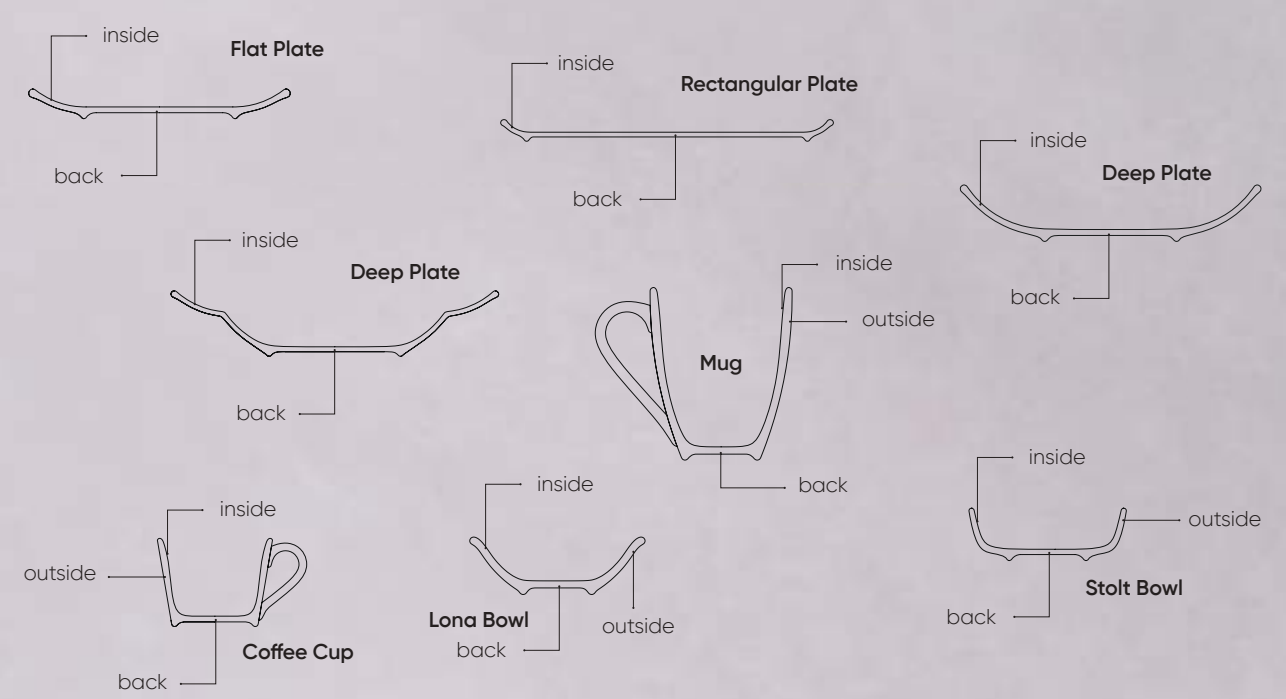

Your logo can be printed on the inside, outside, and back of the plate.

*You can ask for support from our design team for logo preview.