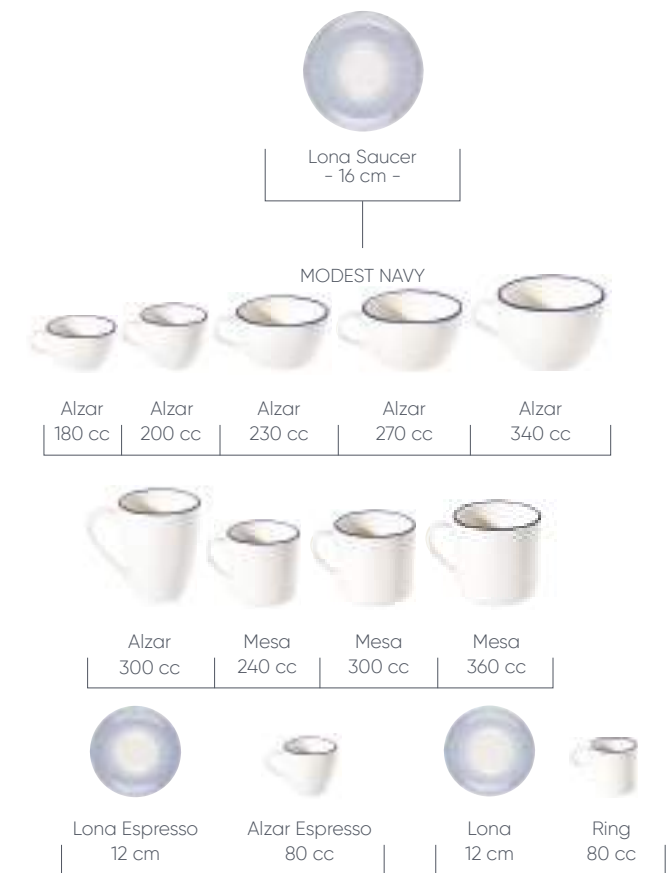

Compatible Forms

— Bowls —

— Cups —