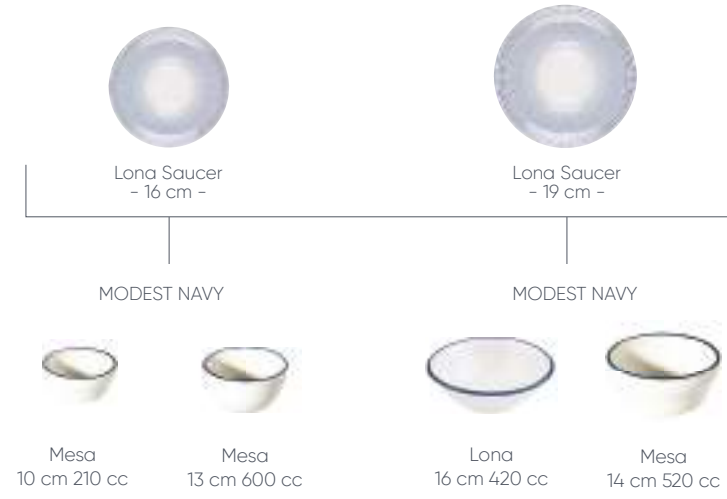

Compatible Forms

— Bowls —