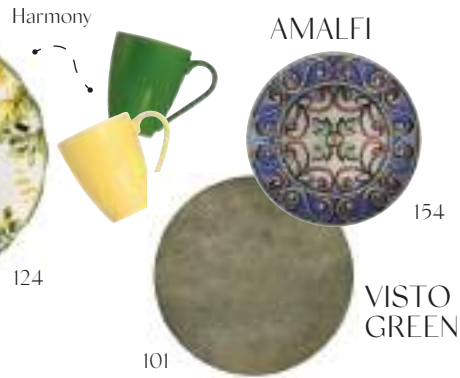

contents

We invite you to discover and experience the magic of porcelain tableware for yourself.

a porcelain manufacturer with a rich history dating back to **1972**

Modest Luxury TOI 14

SORRENTO
Italy's enchanting traditional motifs.